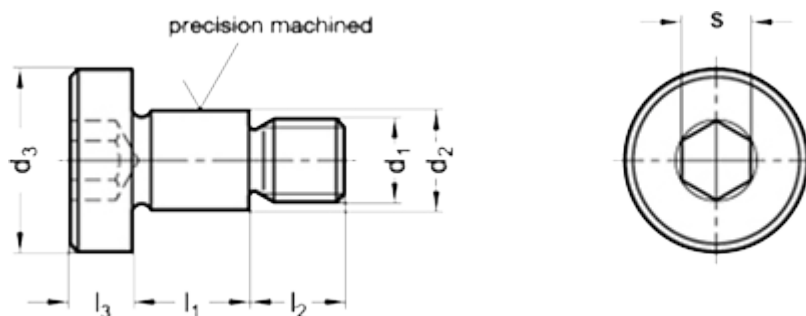

Article number: 207321M685NI
Description: E+G Shoulder screw
GN 732.1-M6-8-5-NI

Measures

Application example

d1	= M 6
d2	= 8 -0.05/-0.08
d3	= 14
l1 +0.20/+0.13	= 5
l2	= 8
l3	= 4
s	= 4
Weight in (g)	= 8