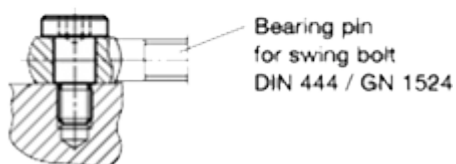

Article number: 207321M685NI
Description: E+G Shoulder screw
GN 732.1-M6-8-5-NI

Measures

Application example

d1	= M 6
d2	= 8 -0.05/-0.08
d3	= 14
l1 +0.20/+0.13	= 5
l2	= 8
l3	= 4
s	= 4
Weight in (g)	= 8